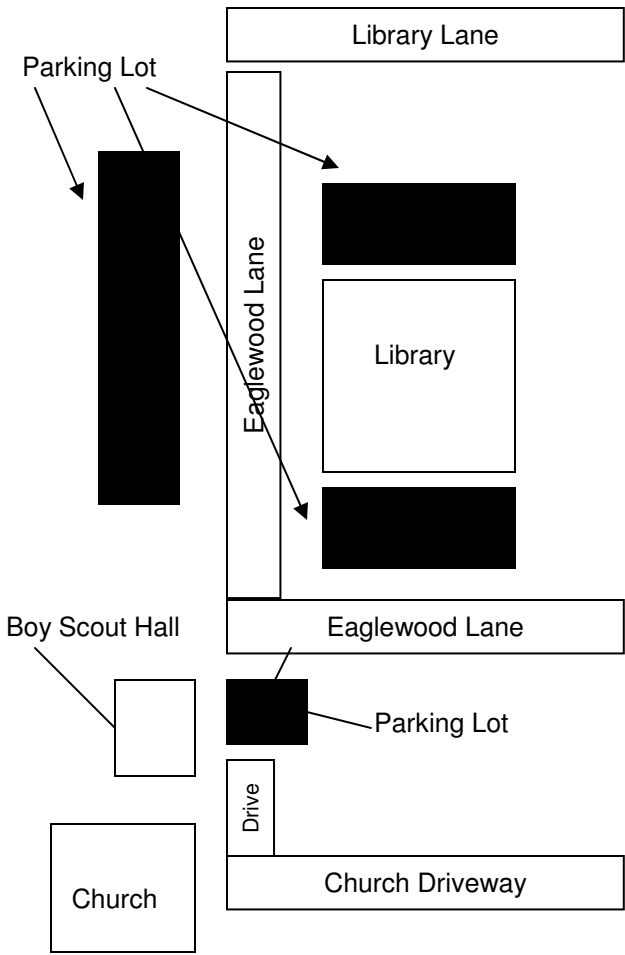

Shuttle Route

From Library lot right turn onto Hopmeadow Street, left onto Drake Hill Road, left onto Iron Horse Blvd to commuter parking lot. From lot, left onto Jim Gallagher Way, left onto Hopmeadow Street, right into Library parking lot.