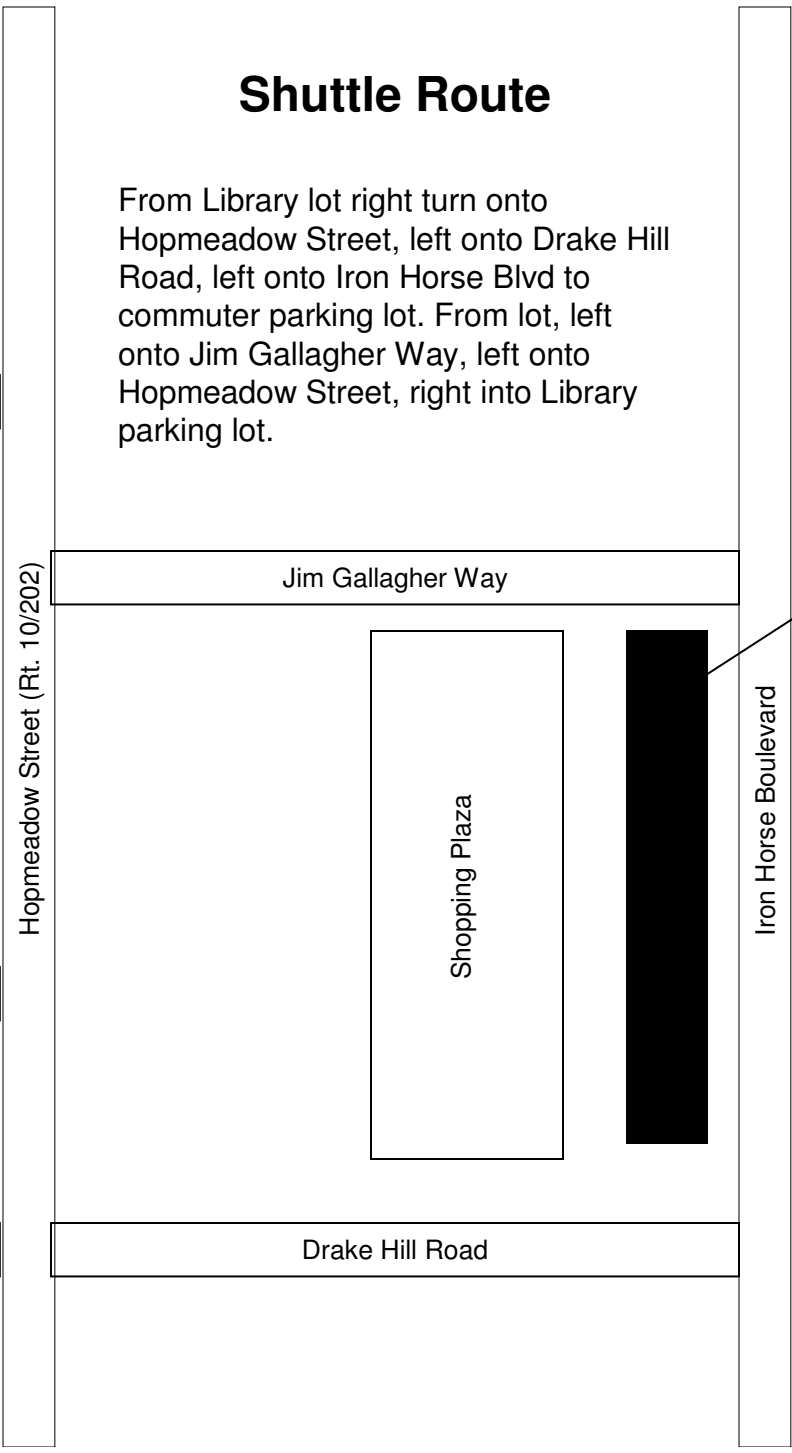

Shuttle Route

From Library lot right turn onto Hopmeadow Street, left onto Drake Hill Road, left onto Iron Horse Blvd to commuter parking lot. From lot, left onto Jim Gallagher Way, left onto Hopmeadow Street, right into Library parking lot.

Commuter Parking Lot

Iron Horse Boulevard